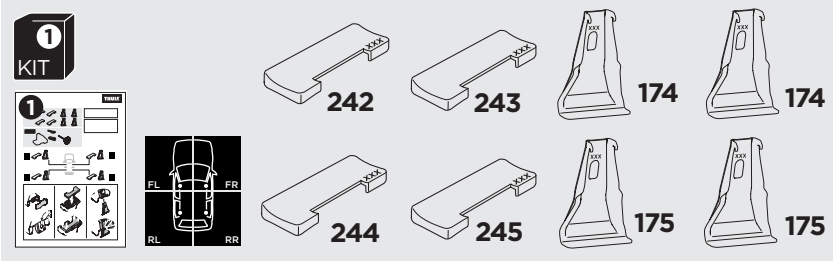

1

Kit 5054

FORD Fiesta, 5-dr Hatchback, 18-

ISO 11154-E

THULE WingBar Evo	THULE WingBar Edge	THULE WingBar	THULE SquareBar	Evo X (scale)	Edge X (scale)
FORD Fiesta, 5-dr Hatchback, 18-				37	E

THULE ProBar	THULE SlideBar			X (mm/inch)	
FORD Fiesta, 5-dr Hatchback, 18-				1021 mm / 40 1/4"	

THULE WingBar Evo	THULE WingBar Edge	THULE WingBar	THULE SquareBar	Evo Y (scale)	Edge Y (scale)
FORD Fiesta, 5-dr Hatchback, 18-				30	A

THULE ProBar	THULE SlideBar			Y (mm/inch)	
FORD Fiesta, 5-dr Hatchback, 18-				951 mm / 37 1/2"	

	W (mm/inch)	Z (mm/inch)
FORD Fiesta, 5-dr Hatchback, 18-	675 mm / 26 5/8"	175 mm / 6 3/4"