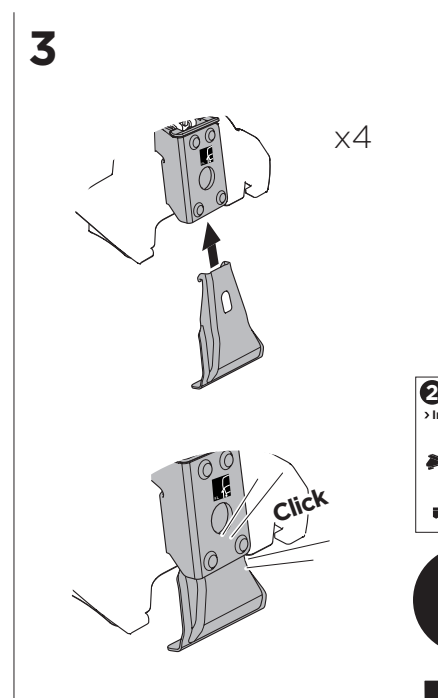

1

Kit 5054

FORD Fiesta, 5-dr Hatchback, 18-

ISO 11154-E

THULE WingBar Evo	THULE WingBar Edge	THULE WingBar	THULE SquareBar	Evo X (scale)	Edge X (scale)
FORD Fiesta, 5-dr Hatchback, 18-				37	E

THULE ProBar	THULE SlideBar			X (mm/inch)	
FORD Fiesta, 5-dr Hatchback, 18-				1021 mm / 40 1/4"	

THULE WingBar Evo	THULE WingBar Edge	THULE WingBar	THULE SquareBar	Evo Y (scale)	Edge Y (scale)
FORD Fiesta, 5-dr Hatchback, 18-				30	A

THULE ProBar	THULE SlideBar			Y (mm/inch)	
FORD Fiesta, 5-dr Hatchback, 18-				951 mm / 37 1/2"	

	W (mm/inch)	Z (mm/inch)
FORD Fiesta, 5-dr Hatchback, 18-	675 mm / 26 5/8"	175 mm / 6 3/4"