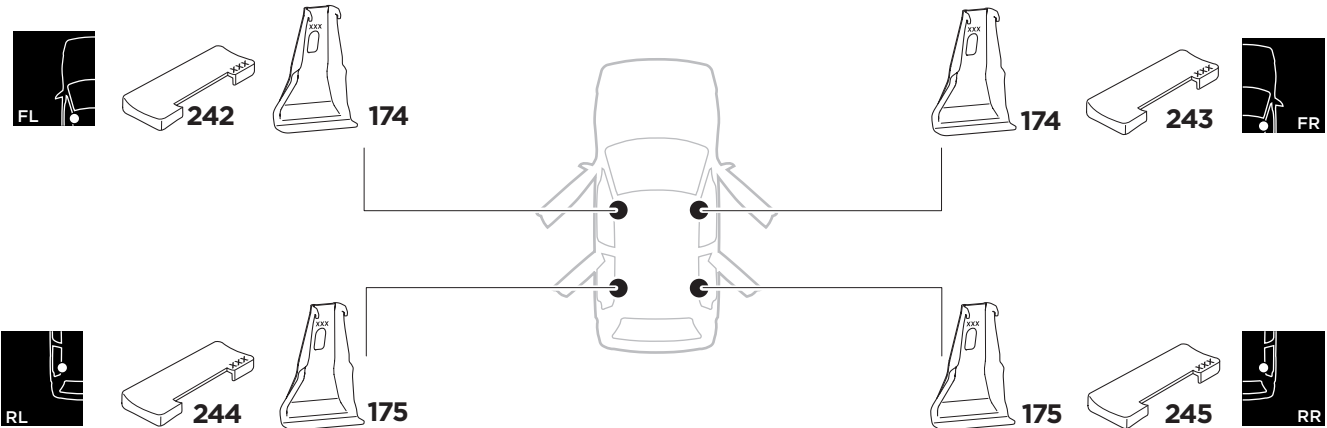

1

Kit 5054

FORD Fiesta, 5-dr Hatchback, 18-

ISO 11154-E

THULE WingBar Evo	THULE WingBar Edge	THULE WingBar	THULE SquareBar	Evo X (scale)	Edge X (scale)
FORD Fiesta, 5-dr Hatchback, 18-				37	E

THULE ProBar	THULE SlideBar			X (mm/inch)	
FORD Fiesta, 5-dr Hatchback, 18-				1021 mm / 40 1/4"	

THULE WingBar Evo	THULE WingBar Edge	THULE WingBar	THULE SquareBar	Evo Y (scale)	Edge Y (scale)
FORD Fiesta, 5-dr Hatchback, 18-				30	A

THULE ProBar	THULE SlideBar			Y (mm/inch)	
FORD Fiesta, 5-dr Hatchback, 18-				951 mm / 37 1/2"	

	W (mm/inch)	Z (mm/inch)
FORD Fiesta, 5-dr Hatchback, 18-	675 mm / 26 5/8"	175 mm / 6 3/4"