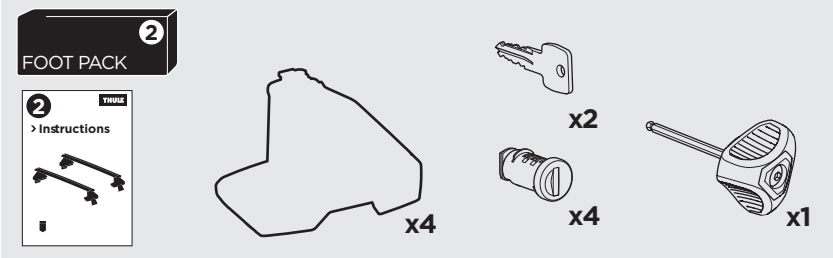

1

Kit 5054

FORD Fiesta, 5-dr Hatchback, 18-

ISO 11154-E

THULE WingBar Evo	THULE WingBar Edge	THULE WingBar	THULE SquareBar	Evo X (scale)	Edge X (scale)
FORD Fiesta, 5-dr Hatchback, 18-				37	E

THULE ProBar	THULE SlideBar			X (mm/inch)	
FORD Fiesta, 5-dr Hatchback, 18-				1021 mm / 40 1/4"	

THULE WingBar Evo	THULE WingBar Edge	THULE WingBar	THULE SquareBar	Evo Y (scale)	Edge Y (scale)
FORD Fiesta, 5-dr Hatchback, 18-				30	A

THULE ProBar	THULE SlideBar			Y (mm/inch)	
FORD Fiesta, 5-dr Hatchback, 18-				951 mm / 37 1/2"	

	W (mm/inch)	Z (mm/inch)
FORD Fiesta, 5-dr Hatchback, 18-	675 mm / 26 5/8"	175 mm / 6 3/4"