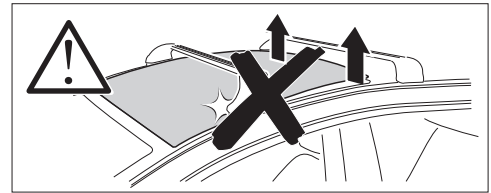

1

Kit 5054

FORD Fiesta, 5-dr Hatchback, 18-

ISO 11154-E

THULE WingBar Evo	THULE WingBar Edge	THULE WingBar	THULE SquareBar	Evo X (scale)	Edge X (scale)
FORD Fiesta, 5-dr Hatchback, 18-				37	E

THULE ProBar	THULE SlideBar			X (mm/inch)	
FORD Fiesta, 5-dr Hatchback, 18-				1021 mm / 40 1/4"	

THULE WingBar Evo	THULE WingBar Edge	THULE WingBar	THULE SquareBar	Evo Y (scale)	Edge Y (scale)
FORD Fiesta, 5-dr Hatchback, 18-				30	A

THULE ProBar	THULE SlideBar			Y (mm/inch)	
FORD Fiesta, 5-dr Hatchback, 18-				951 mm / 37 1/2"	

	W (mm/inch)	Z (mm/inch)
FORD Fiesta, 5-dr Hatchback, 18-	675 mm / 26 5/8"	175 mm / 6 3/4"